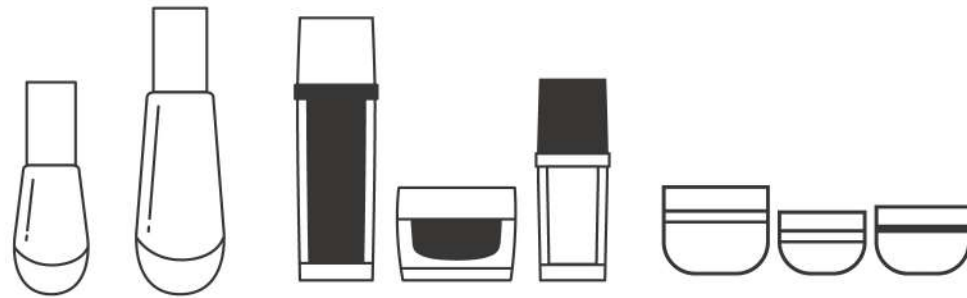

S PACK | Acrylic Bottle

Acrylic Lotion Bottle

Product				
Item No.	WAP100T-1	WAP50T-1	WAP30T-1	WAP120Z
Capacity	100ml	50ml	30ml	120ml

Acrylic Lotion Bottle

Product	 <p>A tall, cylindrical acrylic lotion bottle with a silver-colored cap and a silver-colored band near the top. The bottle is shown against a black background with a soft light source from the side, creating a highlight on the surface. A small red and white logo is visible at the bottom of the image.</p>	 <p>A medium-sized, cylindrical acrylic lotion bottle with a silver-colored cap and a silver-colored band near the top. The bottle is shown against a black background with a soft light source from the side, creating a highlight on the surface. A small red and white logo is visible at the bottom of the image.</p>	 <p>A small, cylindrical acrylic lotion bottle with a silver-colored cap and a silver-colored band near the top. The bottle is shown against a black background with a soft light source from the side, creating a highlight on the surface. A small red and white logo is visible at the bottom of the image.</p>	 <p>A rectangular acrylic lotion bottle with a white cap and a silver-colored band near the top. The bottle is shown against a black background with a soft light source from the side, creating a highlight on the surface. A small red and white logo is visible at the bottom of the image.</p>
Item No.	WAP100Z	WAP50Z	WAP30Z	WAP100P
Capacity	100ml	50ml	30ml	100ml

Acrylic Lotion Bottle

Product				
Item No.	WAP30P	WAP15P	BG55T-LP002A20 BG35T-LP002A20 BG25T-LP002A20	
Capacity	30ml	15ml	55ml 35ml 25ml	

Acrylic Jar

Product				
Item No.	JP50C	JP30C	WJP50T WJP30T	WJP50Y WJP30Y WJP20Y
Capacity	50ml	30ml	50ml 30ml	50ml 30ml 20ml

Acrylic Jar

Product				
Item No.	WJP200X	WJP100X / WJP50X WJP30X / WJP15X	WJP50Z	WJP30Z
Capacity	200ml	100ml / 50ml 30ml / 15ml	50ml	30ml

Acrylic Jar

Product				
Item No.	WJP50P	WJP50T-1	WJP30T-1	
Capacity	50ml	50ml	30ml	