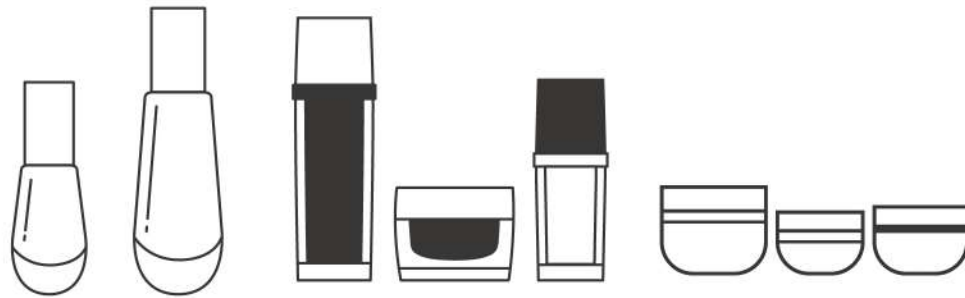

S PACK | Acrylic Bottle

Acrylic Lotion Bottle

★ Standard

Product				
Item No.	WAP100T-1	WAP50T-1	WAP30T-1	WBP120Z
Capacity	100ml	50ml	30ml	120ml

Acrylic Lotion Bottle

★ Standard

Product				
Item No.	WBP100Z	WBP50Z	WBP30Z	WAP100P
Capacity	100ml	50ml	30ml	100ml

Acrylic Lotion Bottle

★ Standard

Product				
Item No.	WAP30P	WAP15P	BG55T-LP002A20 BG35T-LP002A20 BG25T-LP002A20	
Capacity	30ml	15ml	55ml 35ml 25ml	

Acrylic Jar

★ Standard

Product				
Item No.	JP50C	JP30C	WJP50T WJP30T	WJP50Y WJP30Y WJP20Y
Capacity	50ml	30ml	50ml 30ml	50ml 30ml 20ml

Acrylic Jar

★ Standard

Product				
Item No.	WJP200X	WJP100X / WJP50X WJP30X / WJP15X	WJP50Z	WJP30Z
Capacity	200ml ★	100ml ★ / 50ml ★ 30ml ★ / 15ml ★	50ml	30ml

Acrylic Jar

★ Standard

Product				
Item No.	WJP50P	WJP50T-1	WJP30T-1	
Capacity	50ml	50ml	30ml	